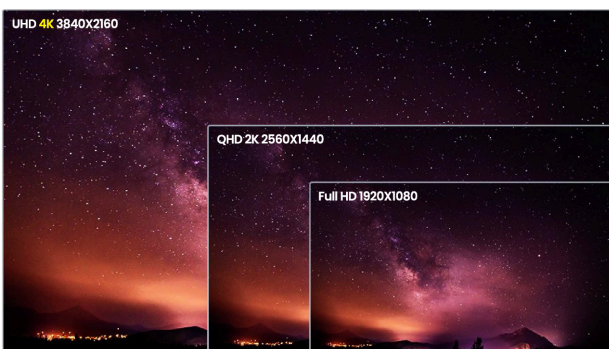

- Helps to provide evidence in the event of an accident by recording both video & audio on every drive.
- Premium video quality thanks to the SONY™ STARVIS image sensor in the front camera features Ultra-HD "4K" resolution (3840×2160p) recording.
- The rear camera also features a SONY™ STARVIS image sensor with Full-HD resolution (1920×1080p) recordings.
- HDR (High Dynamic Range) automatically adjusts in extreme light variations helping to maintain optimal exposure.
- Includes a 128GB memory card, which can be removed and plugged into a PC for downloading and sharing videos.
- Wi-Fi enabled for compatible smartphones using the M4 RoadView App, save important videos on the go, or remotely via the Cloud*.
- GPS for keeping time, date, location and speed information.
- Hidden wiring installation meaning no messy wires.
- Parking mode enabled†. Along with Impact Detection and low-voltage battery protection.
- Comes with a 5 year nationwide warranty‡.

Comes with Ultra-HD "4K" Resolution